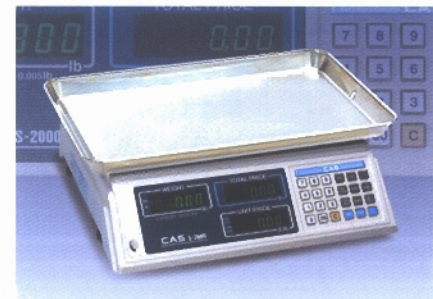

SPECIFICATIONS

Model	S-2000 30lb	S-2000 60lb
Weighing Capacity	30 × 0.01 lb	0-30 × 0.01 lb 30-60 × 0.02 lb
Display Digit	Total price / Weight / Unit price (6 / 5 / 6)	
Display Designators	Zero, Tare, Pre Pack, Tare Save	
Maximum Tare	- 30.00 lb / - 9.995 kg	
Power Source	AC 120 V, 60 Hz	
Power Consumption	Approx. 10 W	
Operating Temperature	- 10°C ~ +40°C (14°F ~ 104°F)	
Platter Size (inch / mm)	14.6 (W) × 10.9 (D) / 372 (W) × 278 (D)	
Dimensions (inch / mm)	15.3 (W) × 14.3 (D) × 6.4 (H) / 388 (W) × 364 (D) × 163 (H)	
Product Weight	17.1 lb / 7.8 kg	

DIMENSIONS

Display On The Rear Side

DISPLAY & KEY BOARD

(30lb)

(60lb)

OPTIONS

- Fish Platter
- Wet Cover

CAS USA Corporation