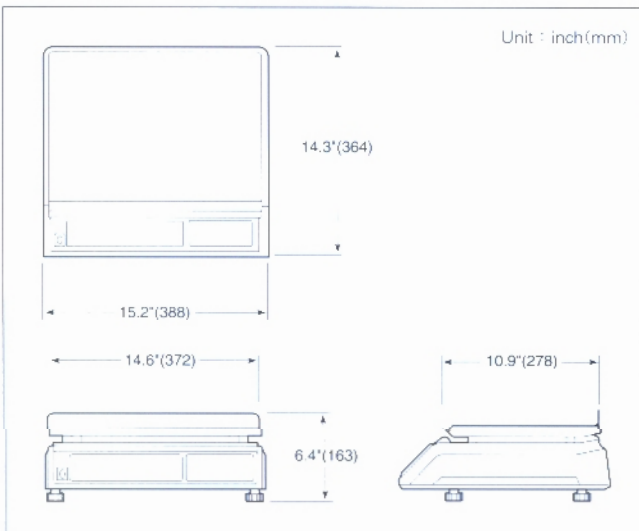

Space 2000

Low Profile Price Computing Scale

- 30lb and 60lb Dual Range
- Stainless Steel Platter
- Soft Touch Keyboard
- 999 PLU Memory

ISO 9001 certified

CAS
S · C · A · L · E

SPACE 2000 Low Profile Price Computing Scale

FEATURES

- Zero, Tare, Tare Save, and Pre Pack Keys
- VFD Displays
- Stainless Steel Platter
- 1/2 lb. and 1/4 lb. Keys, where allowed
- 999 Programmable Price Look Up's (PLU's)
- Auto Span Adjustment
- Auto Zero Tracking

SPECIFICATIONS

Model	S-2000 30lb	S-2000 60lb
Weighing Capacity	30 × 0.01 lb	0-30 × 0.01 lb 30-60 × 0.02 lb
Display Digit	Total price / Weight / Unit price (6 / 5 / 6)	
Display Designators	Zero, Tare, Pre Pack, Tare Save	
Maximum Tare	- 30.00 lb / - 9.995 kg	
Power Source	AC 120 V, 60 Hz	
Power Consumption	Approx. 10 W	
Operating Temperature	- 10°C ~ +40°C (14°F ~ 104°F)	
Platter Size (inch / mm)	14.6 (W) × 10.9 (D) / 372 (W) × 278 (D)	
Dimensions (inch / mm)	15.3 (W) × 14.3 (D) × 6.4 (H) / 388 (W) × 364 (D) × 163 (H)	
Product Weight	17.1 lb / 7.8 kg	

DIMENSIONS

Display On The Rear Side

DISPLAY & KEY BOARD

(30lb)

(60lb)

OPTIONS

- Fish Platter
- Wet Cover

CAS USA Corporation